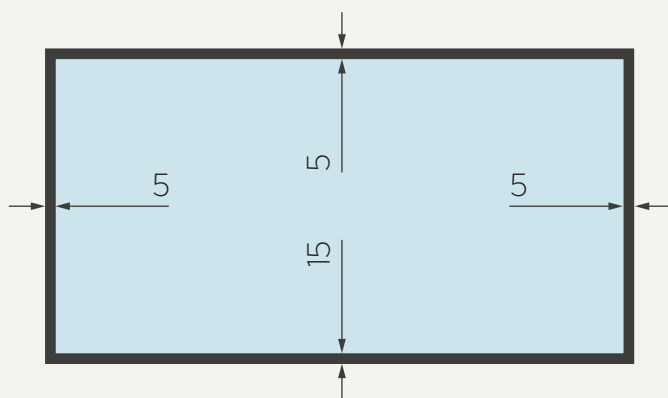

Samsung UE43AU7172

DIMENSIONS

All dimensions are given in millimetres. [mm]
The diagonal dimension is given in inches. ["]

Diagonal, width and height of the monitor with bezels

Matrix width and height (monitor working area)

Bezels dimensions

Depth of monitor (left) and
depth of monitor with wall bracket (right)