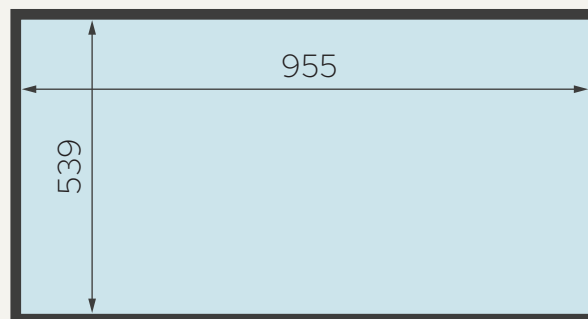

Samsung UE43AU7172

TECHNICAL DATA

Screen size	43"
Viewing angles	178° / 178°
Refresh rate	60 Hz
Panel	LED
Aspect ratio	16:9
Resolution	3840×2160 pixels (UHD 4K)
Brightness	-
VESA	200×200 mm
Connectivity	Input: 3x HDMI; 1x RF
	Output: 1x SPDIF
	Control: 1x USB-A 2.0; 1x RJ45; 1x CI+
Power consumption	-
Media player	Yes
Net weight	8.1 kg net

Samsung UE43AU7172

DIMENSIONS

All dimensions are given in millimetres. [mm]
The diagonal dimension is given in inches. ["]

Diagonal, width and height of the monitor with bezels

Matrix width and height (monitor working area)

Bezels dimensions

Depth of monitor (left) and
depth of monitor with wall bracket (right)