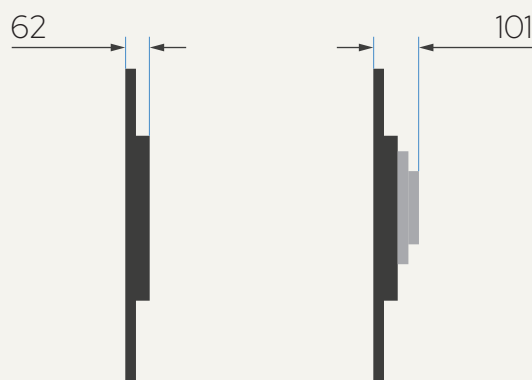

Samsung UE43AU7172

TECHNICAL DATA

Screen size	43"
Viewing angles	178° / 178°
Refresh rate	60 Hz
Panel	LED
Aspect ratio	16:9
Resolution	3840×2160 pixels (UHD 4K)
Brightness	-
VESA	200×200 mm
Connectivity	Input: 3x HDMI; 1x RF
	Output: 1x SPDIF
	Control: 1x USB-A 2.0; 1x RJ45; 1x CI+
Power consumption	-
Media player	Yes
Net weight	8.1 kg net

Samsung UE43AU7172

DIMENSIONS

All dimensions are given in millimetres. [mm]
The diagonal dimension is given in inches. ["]

Diagonal, width and height of the monitor with bezels

Matrix width and height (monitor working area)

Bezels dimensions

Depth of monitor (left) and
depth of monitor with wall bracket (right)