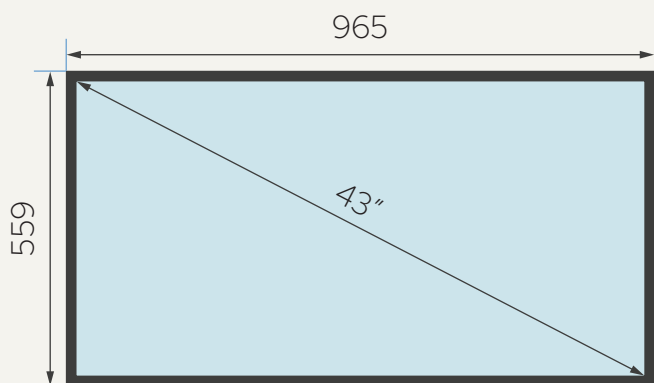

Samsung UE43AU7172

TECHNICAL DATA

Screen size	43"
Viewing angles	178° / 178°
Refresh rate	60 Hz
Panel	LED
Aspect ratio	16:9
Resolution	3840×2160 pixels (UHD 4K)
Brightness	-
VESA	200×200 mm
Connectivity	Input: 3x HDMI; 1x RF
	Output: 1x SPDIF
	Control: 1x USB-A 2.0; 1x RJ45; 1x CI+
Power consumption	-
Media player	Yes
Net weight	8.1 kg net

Samsung UE43AU7172

DIMENSIONS

All dimensions are given in millimetres. [mm]
The diagonal dimension is given in inches. ["]

Diagonal, width and height of the monitor with bezels

Matrix width and height (monitor working area)

Bezels dimensions

Depth of monitor (left) and
depth of monitor with wall bracket (right)