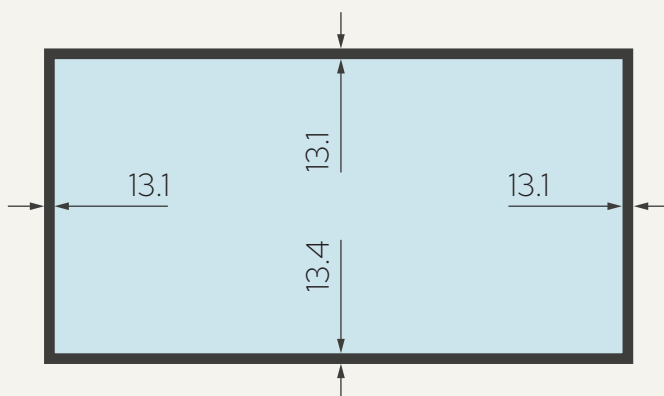

iiyama ProLite LH4360UHS-B2AG

DIMENSIONS

All dimensions are given in millimetres. [mm]
The diagonal dimension is given in inches. ["]

Diagonal, width and height of the monitor with bezels

Matrix width and height (monitor working area)

Bezels dimensions

Depth of monitor (left) and depth of monitor with wall bracket (right)