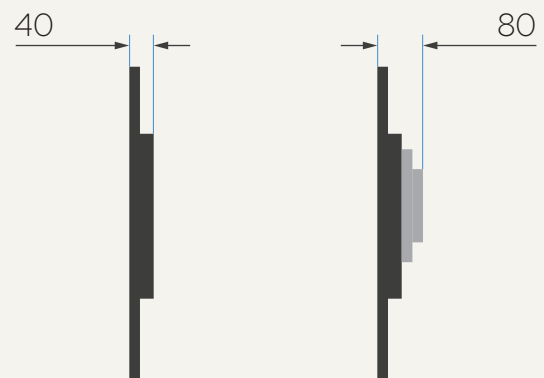

iiyama ProLite LH4360UHS-B2AG

TECHNICAL DATA

Screen size	42.5"
Viewing angles	178° / 178°
Refresh rate	60 Hz
Panel	VA
Aspect ratio	16:9
Resolution	3840×2160 pixels (4K UHD)
Brightness	500 nits
VESA	400×300 mm
Connectivity	Input: 3x HDMI 2.0
	Output: 1x Audio (3.5 mm jack)
	Control: 2x USB-A 2.0; 1x RS-232C; 1x RJ45 (Ethernet)
Power consumption	45 W (average)
Media player	Yes
Net weight	9.1 kg net

iiyama ProLite LH4360UHS-B2AG

DIMENSIONS

All dimensions are given in millimetres. [mm]
The diagonal dimension is given in inches. ["]

Diagonal, width and height of the monitor with bezels

Matrix width and height (monitor working area)

Bezels dimensions

Depth of monitor (left) and depth of monitor with wall bracket (right)