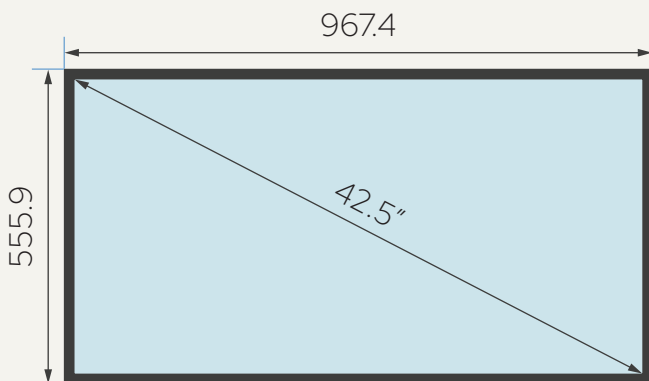

iiyama ProLite LH4360UHS-B2AG

TECHNICAL DATA

Screen size	42.5"
Viewing angles	178° / 178°
Refresh rate	60 Hz
Panel	VA
Aspect ratio	16:9
Resolution	3840×2160 pixels (4K UHD)
Brightness	500 nits
VESA	400×300 mm
Connectivity	Input: 3x HDMI 2.0
	Output: 1x Audio (3.5 mm jack)
	Control: 2x USB-A 2.0; 1x RS-232C; 1x RJ45 (Ethernet)
Power consumption	45 W (average)
Media player	Yes
Net weight	9.1 kg net

iiyama ProLite LH4360UHS-B2AG

DIMENSIONS

All dimensions are given in millimetres. [mm]
The diagonal dimension is given in inches. ["]

Diagonal, width and height of the monitor with bezels

Matrix width and height (monitor working area)

Bezels dimensions

Depth of monitor (left) and depth of monitor with wall bracket (right)