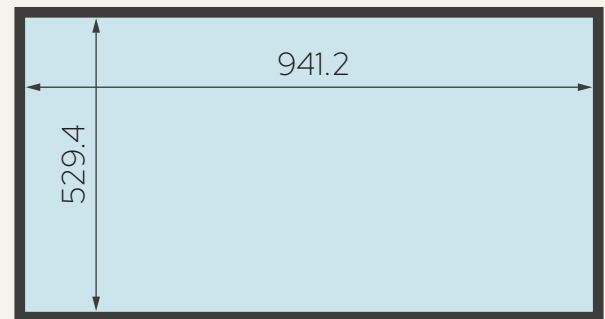

iiyama ProLite LH4360UHS-B2AG

TECHNICAL DATA

Screen size	42.5"
Viewing angles	178° / 178°
Refresh rate	60 Hz
Panel	VA
Aspect ratio	16:9
Resolution	3840×2160 pixels (4K UHD)
Brightness	500 nits
VESA	400×300 mm
Connectivity	Input: 3x HDMI 2.0
	Output: 1x Audio (3.5 mm jack)
	Control: 2x USB-A 2.0; 1x RS-232C; 1x RJ45 (Ethernet)
Power consumption	45 W (average)
Media player	Yes
Net weight	9.1 kg net

iiyama ProLite LH4360UHS-B2AG

DIMENSIONS

All dimensions are given in millimetres. [mm]
The diagonal dimension is given in inches. ["]

Diagonal, width and height of the monitor with bezels

Matrix width and height (monitor working area)

Bezels dimensions

Depth of monitor (left) and depth of monitor with wall bracket (right)