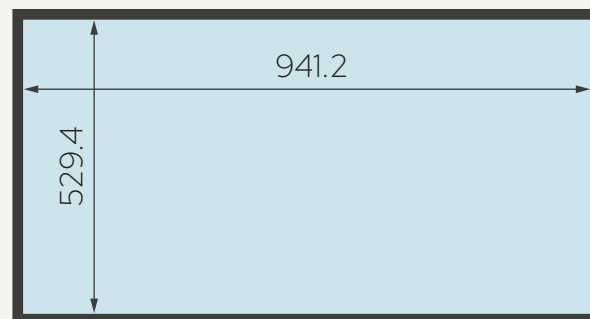

iiyama ProLite LH4341UHS-B2

TECHNICAL DATA

Screen size	42.5"
Viewing angles	178° / 178°
Refresh rate	60 Hz
Panel	IPS
Aspect ratio	16:9
Resolution	3840×2160 pixels (4K UHD)
Brightness	500 nits
VESA	200×200 mm
Connectivity	Input: 3x HDMI 2.0; 1x VGA; 1x Audio (mini jack)
	Output: 1x Audio (RCA L/R)
	Control: 1x USB-A 2.0; 2x RS-232C (in/out); 2x IR (in/loop); 1x RJ45 (Ethernet)
Power consumption	107 W (average)
Media player	Yes
Net weight	8.9 kg net

iiyama ProLite LH4341UHS-B2

DIMENSIONS

All dimensions are given in millimetres. [mm]
The diagonal dimension is given in inches. ["]

Diagonal, width and height of the monitor with bezels

Matrix width and height (monitor working area)

Bezels dimensions

Depth of monitor (left) and
depth of monitor with wall bracket (right)