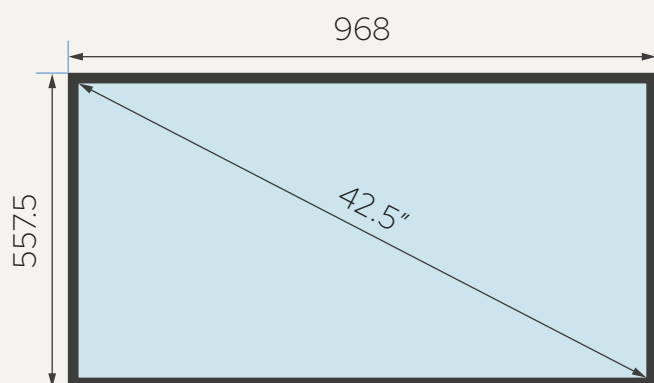

iiyama ProLite LH4341UHS-B2

TECHNICAL DATA

Screen size	42.5"
Viewing angles	178° / 178°
Refresh rate	60 Hz
Panel	IPS
Aspect ratio	16:9
Resolution	3840×2160 pixels (4K UHD)
Brightness	500 nits
VESA	200×200 mm
Connectivity	Input: 3x HDMI 2.0; 1x VGA; 1x Audio (mini jack)
	Output: 1x Audio (RCA L/R)
	Control: 1x USB-A 2.0; 2x RS-232C (in/out); 2x IR (in/loop); 1x RJ45 (Ethernet)
Power consumption	107 W (average)
Media player	Yes
Net weight	8.9 kg net

iiyama ProLite LH4341UHS-B2

DIMENSIONS

All dimensions are given in millimetres. [mm]
The diagonal dimension is given in inches. ["]

Diagonal, width and height of the monitor with bezels

Matrix width and height (monitor working area)

Bezels dimensions

Depth of monitor (left) and
depth of monitor with wall bracket (right)