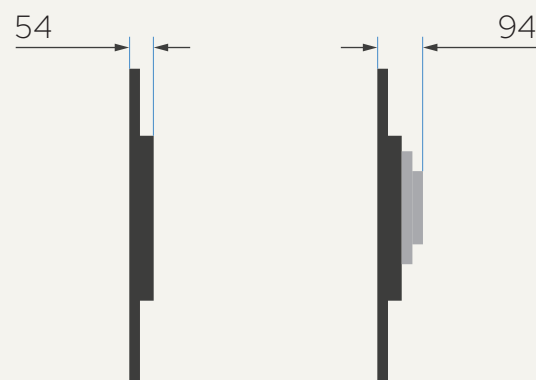

iiyama ProLite LH4341UHS-B2

TECHNICAL DATA

Screen size	42.5"
Viewing angles	178° / 178°
Refresh rate	60 Hz
Panel	IPS
Aspect ratio	16:9
Resolution	3840×2160 pixels (4K UHD)
Brightness	500 nits
VESA	200×200 mm
Connectivity	Input: 3x HDMI 2.0; 1x VGA; 1x Audio (mini jack)
	Output: 1x Audio (RCA L/R)
	Control: 1x USB-A 2.0; 2x RS-232C (in/out); 2x IR (in/loop); 1x RJ45 (Ethernet)
Power consumption	107 W (average)
Media player	Yes
Net weight	8.9 kg net

iiyama ProLite LH4341UHS-B2

DIMENSIONS

All dimensions are given in millimetres. [mm]
The diagonal dimension is given in inches. ["]

Diagonal, width and height of the monitor with bezels

Matrix width and height (monitor working area)

Bezels dimensions

Depth of monitor (left) and
depth of monitor with wall bracket (right)