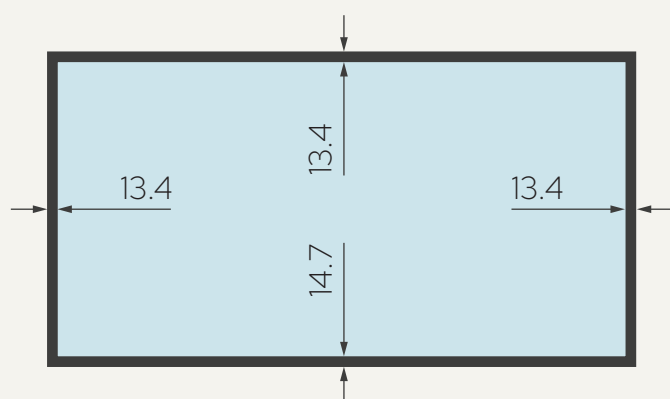

iiyama ProLite LH4341UHS-B2

DIMENSIONS

All dimensions are given in millimetres. [mm]
The diagonal dimension is given in inches. ["]

Diagonal, width and height of the monitor with bezels

Matrix width and height (monitor working area)

Bezels dimensions

Depth of monitor (left) and
depth of monitor with wall bracket (right)