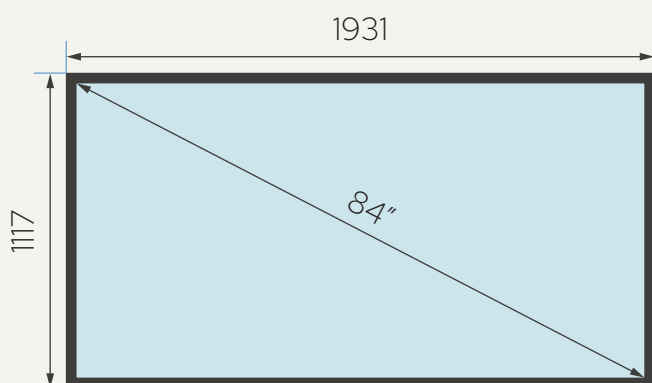

NEC MultiSync X841UHD-2

TECHNICAL DATA

Screen size	84"
Viewing angles	178° / 178°
Refresh rate	60 Hz
Panel	S-IPS Edge LED
Aspect ratio	16:9
Resolution	3840×2160 pixels (4K UHD)
Brightness	500 nits
VESA	400×400 mm
Connectivity	Input: 4x HDMI; 2x DVI-D, 1x DisplayPort; 1x Audio Output: 1x Audio Control: 1x RS232C; 1x RJ45; 1x USB-A 2.0
Power consumption	500 W (maximum)
Media player	Yes
Net weight	70.5 kg net

NEC MultiSync X841UHD-2

DIMENSIONS

All dimensions are given in millimetres. [mm]
The diagonal dimension is given in inches. ["]

Diagonal, width and height of the monitor with bezels

Matrix width and height (monitor working area)

Bezels dimensions

Depth of monitor (left) and
depth of monitor with wall bracket (right)