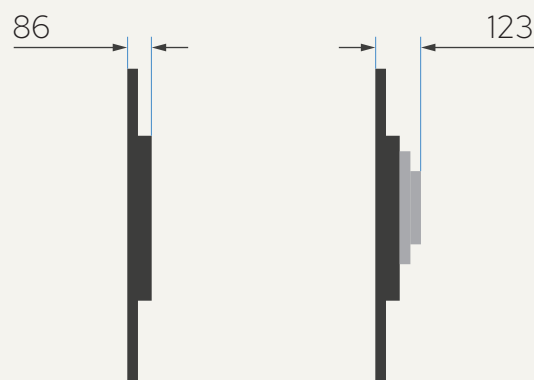

NEC MultiSync X841UHD-2

TECHNICAL DATA

Screen size	84"
Viewing angles	178° / 178°
Refresh rate	60 Hz
Panel	S-IPS Edge LED
Aspect ratio	16:9
Resolution	3840×2160 pixels (4K UHD)
Brightness	500 nits
VESA	400×400 mm
Connectivity	Input: 4x HDMI; 2x DVI-D, 1x DisplayPort; 1x Audio Output: 1x Audio Control: 1x RS232C; 1x RJ45; 1x USB-A 2.0
Power consumption	500 W (maximum)
Media player	Yes
Net weight	70.5 kg net

NEC MultiSync X841UHD-2

DIMENSIONS

All dimensions are given in millimetres. [mm]
The diagonal dimension is given in inches. ["]

Diagonal, width and height of the monitor with bezels

Matrix width and height (monitor working area)

Bezels dimensions

Depth of monitor (left) and
depth of monitor with wall bracket (right)