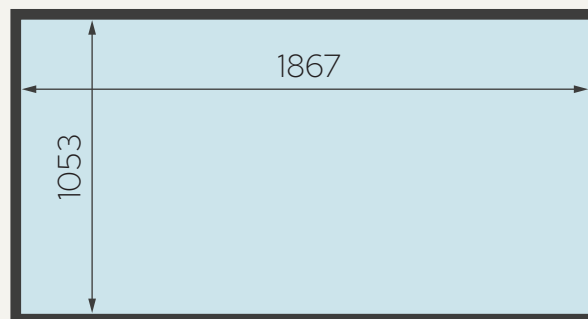

NEC MultiSync X841UHD-2

TECHNICAL DATA

Screen size	84"
Viewing angles	178° / 178°
Refresh rate	60 Hz
Panel	S-IPS Edge LED
Aspect ratio	16:9
Resolution	3840×2160 pixels (4K UHD)
Brightness	500 nits
VESA	400×400 mm
Connectivity	Input: 4x HDMI; 2x DVI-D, 1x DisplayPort; 1x Audio Output: 1x Audio Control: 1x RS232C; 1x RJ45; 1x USB-A 2.0
Power consumption	500 W (maximum)
Media player	Yes
Net weight	70.5 kg net

NEC MultiSync X841UHD-2

DIMENSIONS

All dimensions are given in millimetres. [mm]
The diagonal dimension is given in inches. ["]

Diagonal, width and height of the monitor with bezels

Matrix width and height (monitor working area)

Bezels dimensions

Depth of monitor (left) and
depth of monitor with wall bracket (right)