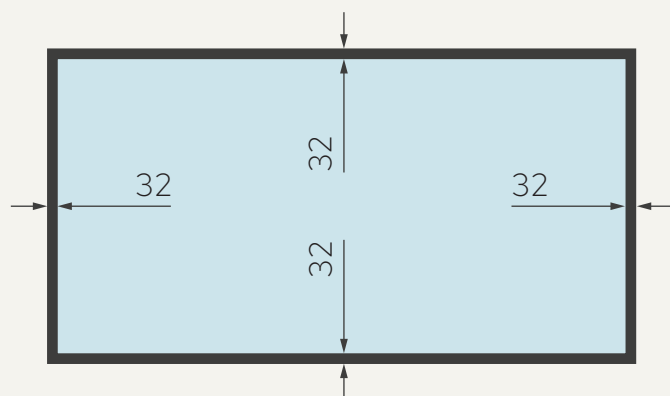

NEC MultiSync X841UHD-2

DIMENSIONS

All dimensions are given in millimetres. [mm]
The diagonal dimension is given in inches. ["]

Diagonal, width and height of the monitor with bezels

Matrix width and height (monitor working area)

Bezels dimensions

Depth of monitor (left) and
depth of monitor with wall bracket (right)