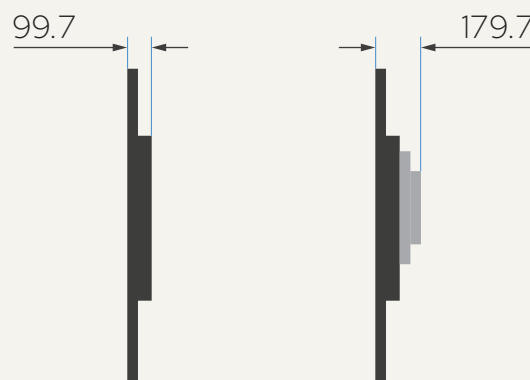

NEC MultiSync X464UN

TECHNICAL DATA

Screen size	46"
Daisy chain	100 devices
Refresh rate	60 Hz
Panel	S-PVA TFT
Aspect ratio	16:9
Resolution	1920×1080 pixels
Brightness	700 nits
VESA	300×300 mm
Connectivity	Input: 1x HDMI; 1x DisplayPort; 1x D-Sub 15-pin; 1x DVI-D; 2x Audio
	Output: 1x DisplayPort; 1x Audio
	Control: 1x Remote; 1x RS-232C; 2x RJ45; 1x USB-A 2.0
Power consumption	150 W (maximum)
Media player	No
Net weight	23 kg net

NEC MultiSync X464UN

DIMENSIONS

All dimensions are given in millimetres. [mm]
The diagonal dimension is given in inches. ["]

Diagonal, width and height of the monitor with bezels

Matrix width and height (monitor working area)

Bezels dimensions

Depth of monitor (left) and depth of monitor with wall bracket (right)