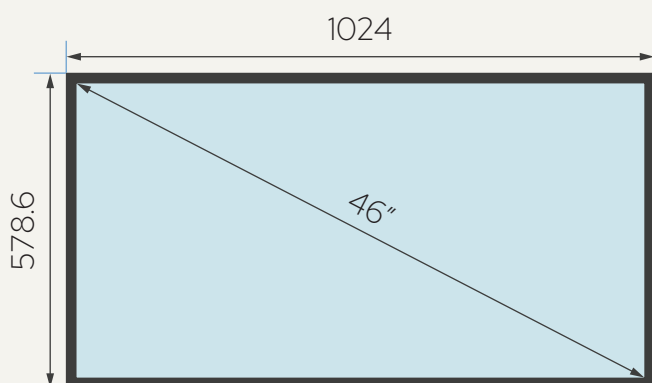

NEC MultiSync X464UN

TECHNICAL DATA

Screen size	46"
Daisy chain	100 devices
Refresh rate	60 Hz
Panel	S-PVA TFT
Aspect ratio	16:9
Resolution	1920×1080 pixels
Brightness	700 nits
VESA	300×300 mm
Connectivity	Input: 1x HDMI; 1x DisplayPort; 1x D-Sub 15-pin; 1x DVI-D; 2x Audio
	Output: 1x DisplayPort; 1x Audio
	Control: 1x Remote; 1x RS-232C; 2x RJ45; 1x USB-A 2.0
Power consumption	150 W (maximum)
Media player	No
Net weight	23 kg net

NEC MultiSync X464UN

DIMENSIONS

All dimensions are given in millimetres. [mm]
The diagonal dimension is given in inches. ["]

Diagonal, width and height of the monitor with bezels

Matrix width and height (monitor working area)

Bezels dimensions

Depth of monitor (left) and depth of monitor with wall bracket (right)