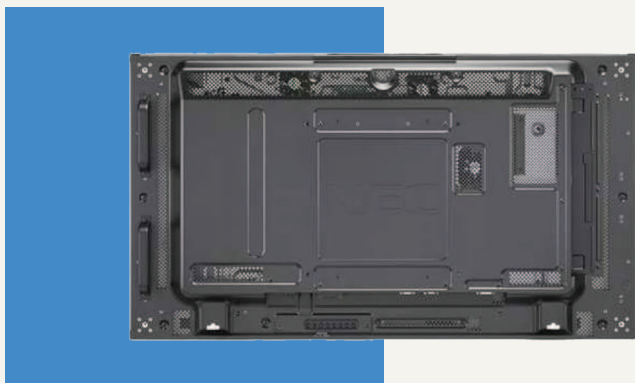

NEC MultiSync X464UN

TECHNICAL DATA

Screen size	46"
Daisy chain	100 devices
Refresh rate	60 Hz
Panel	S-PVA TFT
Aspect ratio	16:9
Resolution	1920×1080 pixels
Brightness	700 nits
VESA	300×300 mm
Connectivity	Input: 1x HDMI; 1x DisplayPort; 1x D-Sub 15-pin; 1x DVI-D; 2x Audio
	Output: 1x DisplayPort; 1x Audio
	Control: 1x Remote; 1x RS-232C; 2x RJ45; 1x USB-A 2.0
Power consumption	150 W (maximum)
Media player	No
Net weight	23 kg net

NEC MultiSync X464UN

DIMENSIONS

All dimensions are given in millimetres. [mm]
The diagonal dimension is given in inches. ["]

Diagonal, width and height of the monitor with bezels

Matrix width and height (monitor working area)