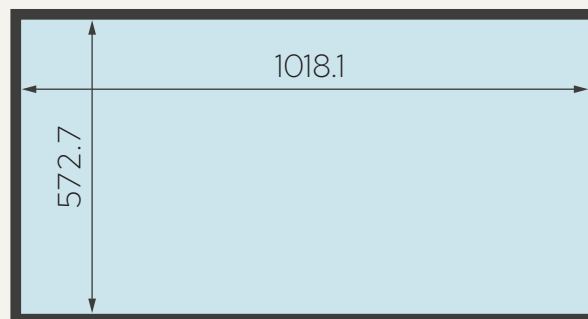

NEC MultiSync X464UN

TECHNICAL DATA

Screen size	46"
Daisy chain	100 devices
Refresh rate	60 Hz
Panel	S-PVA TFT
Aspect ratio	16:9
Resolution	1920×1080 pixels
Brightness	700 nits
VESA	300×300 mm
Connectivity	Input: 1x HDMI; 1x DisplayPort; 1x D-Sub 15-pin; 1x DVI-D; 2x Audio
	Output: 1x DisplayPort; 1x Audio
	Control: 1x Remote; 1x RS-232C; 2x RJ45; 1x USB-A 2.0
Power consumption	150 W (maximum)
Media player	No
Net weight	23 kg net

NEC MultiSync X464UN

DIMENSIONS

All dimensions are given in millimetres. [mm]
The diagonal dimension is given in inches. ["]

Diagonal, width and height of the monitor with bezels

Matrix width and height (monitor working area)

Bezels dimensions

Depth of monitor (left) and depth of monitor with wall bracket (right)