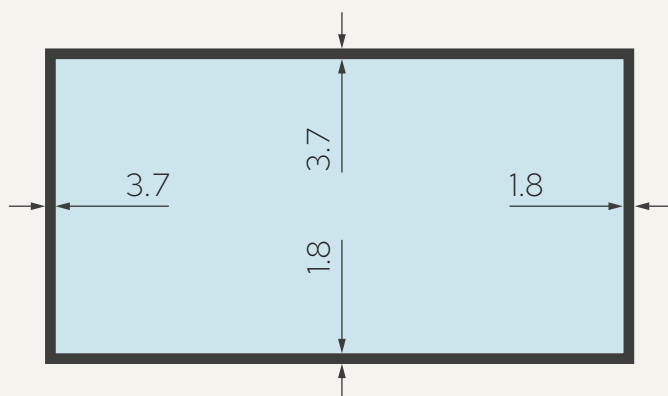

NEC MultiSync X464UN

DIMENSIONS

All dimensions are given in millimetres. [mm]
The diagonal dimension is given in inches. ["]

Diagonal, width and height of the monitor with bezels

Matrix width and height (monitor working area)

Bezels dimensions

Depth of monitor (left) and depth of monitor with wall bracket (right)