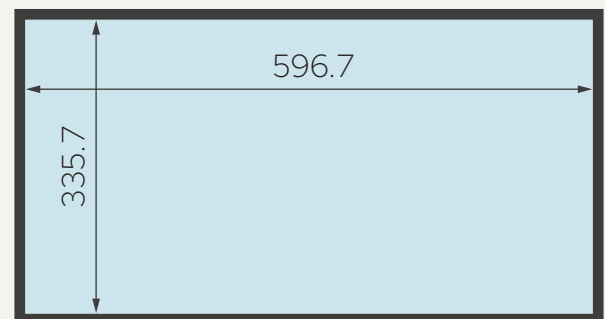

Samsung ViewFinity LS27D700EAUXEN

TECHNICAL DATA

Screen size	27"
Viewing angles	178° / 178°
Refresh rate	60 Hz
Panel	IPS
Aspect ratio	16:9
Resolution	3840×2160 pixels (4K UHD)
Brightness	350 nits
VESA	100×100 mm
Connectivity	Input: 1x HDMI 2.0; 1x DisplayPort 1.2 Output: 1x Audio Control: 1x USB-A 2.0
Power consumption	80 W (maximum)
Media player	No
Net weight	5 kg net (with stand) / 3.5 kg net (without stand)

Samsung ViewFinity LS27D700EAUXEN

DIMENSIONS

All dimensions are given in millimetres. [mm]
The diagonal dimension is given in inches. ["]

Diagonal, width and height of the monitor with bezels

Matrix width and height (monitor working area)

Bezels dimensions

Depth of monitor (left) and
depth of monitor with wall bracket (right)