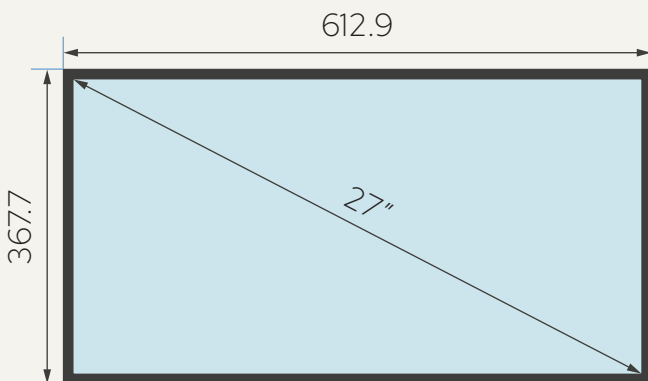

Samsung ViewFinity LS27D700EAUXEN

TECHNICAL DATA

Screen size	27"
Viewing angles	178° / 178°
Refresh rate	60 Hz
Panel	IPS
Aspect ratio	16:9
Resolution	3840×2160 pixels (4K UHD)
Brightness	350 nits
VESA	100×100 mm
Connectivity	Input: 1x HDMI 2.0; 1x DisplayPort 1.2 Output: 1x Audio Control: 1x USB-A 2.0
Power consumption	80 W (maximum)
Media player	No
Net weight	5 kg net (with stand) / 3.5 kg net (without stand)

Samsung ViewFinity LS27D700EAUXEN

DIMENSIONS

All dimensions are given in millimetres. [mm]
The diagonal dimension is given in inches. ["]

Diagonal, width and height of the monitor with bezels

Matrix width and height (monitor working area)

Bezels dimensions

Depth of monitor (left) and
depth of monitor with wall bracket (right)