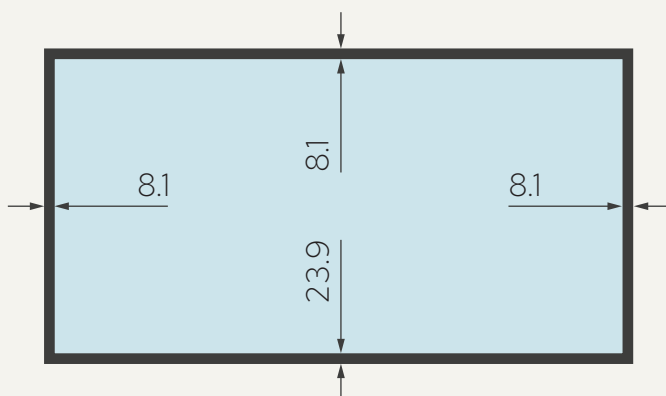

Samsung ViewFinity LS27D700EAUXEN

TECHNICAL DATA

Screen size	27"
Viewing angles	178° / 178°
Refresh rate	60 Hz
Panel	IPS
Aspect ratio	16:9
Resolution	3840×2160 pixels (4K UHD)
Brightness	350 nits
VESA	100×100 mm
Connectivity	Input: 1x HDMI 2.0; 1x DisplayPort 1.2 Output: 1x Audio Control: 1x USB-A 2.0
Power consumption	80 W (maximum)
Media player	No
Net weight	5 kg net (with stand) / 3.5 kg net (without stand)

Samsung ViewFinity LS27D700EAUXEN

DIMENSIONS

All dimensions are given in millimetres. [mm]
The diagonal dimension is given in inches. ["]

Diagonal, width and height of the monitor with bezels

Matrix width and height (monitor working area)

Bezels dimensions

Depth of monitor (left) and
depth of monitor with wall bracket (right)