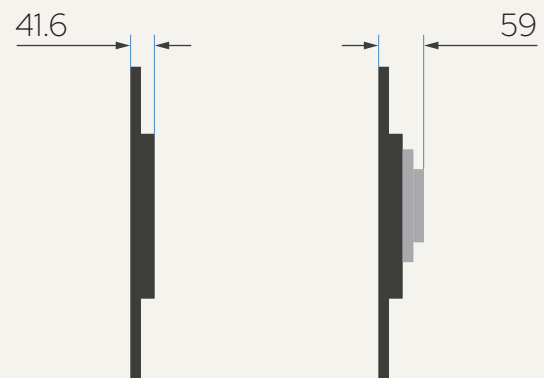

Samsung ViewFinity LS27D700EAUXEN

TECHNICAL DATA

Screen size	27"
Viewing angles	178° / 178°
Refresh rate	60 Hz
Panel	IPS
Aspect ratio	16:9
Resolution	3840×2160 pixels (4K UHD)
Brightness	350 nits
VESA	100×100 mm
Connectivity	Input: 1x HDMI 2.0; 1x DisplayPort 1.2 Output: 1x Audio Control: 1x USB-A 2.0
Power consumption	80 W (maximum)
Media player	No
Net weight	5 kg net (with stand) / 3.5 kg net (without stand)

Samsung ViewFinity LS27D700EAUXEN

DIMENSIONS

All dimensions are given in millimetres. [mm]
The diagonal dimension is given in inches. ["]

Diagonal, width and height of the monitor with bezels

Matrix width and height (monitor working area)

Bezels dimensions

Depth of monitor (left) and
depth of monitor with wall bracket (right)